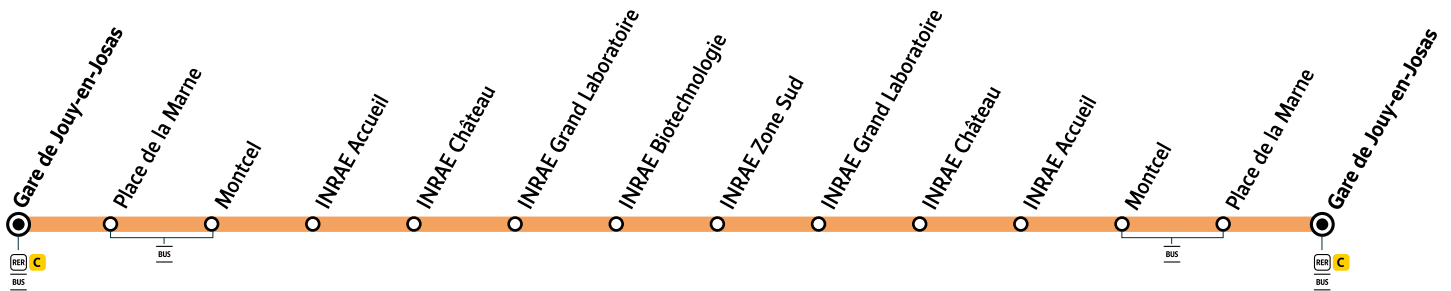

JOUY-EN-JOSAS

ZONE 4

Horaires valables à compter du lundi 22 août 2022

Du lundi au vendredi, y compris pendant les petites vacances scolaires

| | | | | | | | | | | |
|---------------|----------------------------------------------|------|------|------|------|------|------|------|------|-------|
| | Trains en provenance de Massy-Palaiseau | 7:56 | 7:56 | 8:11 | 8:26 | 8:41 | 8:56 | 9:11 | 9:26 | 15:41 |
| | Trains en provenance de Versailles Chantiers | 7:50 | 8:05 | 8:05 | 8:21 | - | 8:51 | - | 9:21 | 15:51 |
| JOUY-EN-JOSAS | Gare de Jouy-en-JosAS | 7:59 | 8:09 | 8:15 | 8:30 | 8:44 | 8:59 | 9:13 | 9:28 | 15:57 |
| | Place de la Marne | 8:00 | 8:10 | 8:16 | 8:31 | 8:45 | 9:00 | 9:14 | 9:29 | 15:58 |
| | Montcel | 8:01 | 8:11 | 8:17 | 8:32 | 8:46 | 9:01 | 9:15 | 9:30 | 15:58 |
| | INRAE Accueil | 8:02 | 8:12 | 8:18 | 8:33 | 8:47 | 9:02 | 9:16 | 9:31 | 15:59 |
| | INRAE Château | 8:03 | 8:13 | 8:19 | 8:34 | 8:48 | 9:03 | 9:17 | 9:32 | 16:00 |
| | INRAE Grand Laboratoire | 8:04 | 8:14 | 8:20 | 8:35 | 8:49 | 9:04 | 9:18 | 9:33 | 16:01 |
| | INRAE Biotechnologie | 8:05 | 8:15 | 8:21 | 8:36 | 8:50 | 9:05 | 9:19 | 9:34 | 16:03 |
| | INRAE Zone Sud | 8:06 | 8:16 | 8:22 | 8:37 | 8:51 | 9:06 | 9:20 | 9:35 | 16:04 |
| | INRAE Grand Laboratoire | 8:07 | 8:17 | 8:23 | 8:38 | 8:52 | 9:07 | 9:21 | 9:36 | 16:05 |
| | INRAE Château | 8:08 | 8:18 | 8:24 | 8:39 | 8:53 | 9:08 | 9:22 | 9:37 | 16:06 |
| | INRAE Accueil | 8:09 | 8:19 | 8:25 | 8:40 | 8:54 | 9:09 | 9:23 | 9:38 | 16:07 |
| | Montcel | 8:10 | 8:20 | 8:26 | 8:41 | 8:55 | 9:10 | 9:24 | 9:39 | 16:08 |
| | Place de la Marne | 8:11 | 8:21 | 8:27 | 8:42 | 8:56 | 9:11 | 9:24 | 9:39 | 16:09 |
| | Gare de Jouy-en-JosAS | 8:12 | 8:22 | 8:28 | 8:43 | 8:57 | 9:12 | 9:25 | 9:40 | 16:10 |
| | Trains à destination de Massy-Palaiseau | 8:21 | 8:36 | 8:36 | 8:51 | - | 9:21 | - | 9:51 | 16:21 |
| | Trains à destination de Versailles Chantiers | 8:26 | 8:26 | 8:41 | 8:56 | 9:10 | 9:26 | 9:26 | 9:41 | 16:41 |