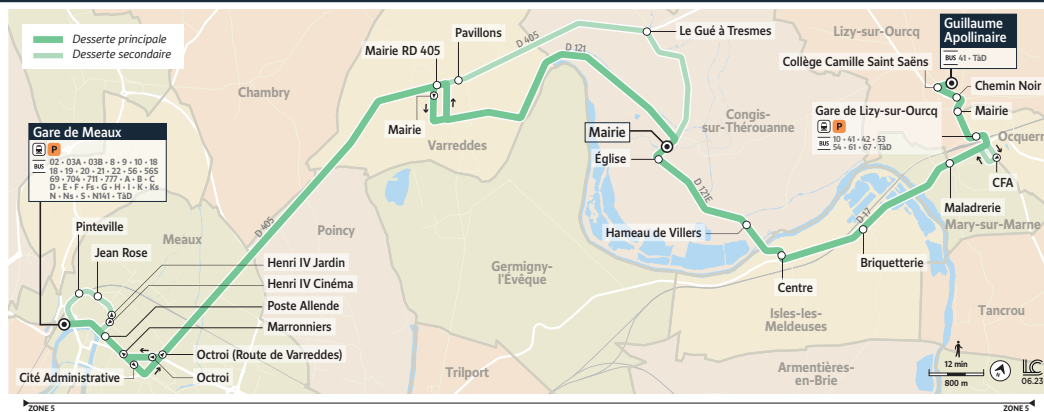

Période de fonctionnement		toute l'année														
Jours de fonctionnement		le samedi														
Meaux	Gare de Meaux Quai F	7:45	8:45	9:45	10:45	11:45	12:45	13:45	14:45	15:25	16:25	17:25	18:25	19:25	20:25	21:25
	Poste Allende	7:49	8:49	9:50	10:50	11:50	12:53	13:50	14:50	15:30	16:31	17:31	18:31	19:29	20:27	21:27
	Cité Administrative	7:50	8:50	9:51	10:51	11:51	12:54	13:51	14:51	15:31	16:32	17:32	18:32	19:30	20:28	21:28
	Octroi (Route de Varreddes)	7:51	8:51	9:52	10:52	11:52	12:55	13:52	14:52	15:32	16:33	17:33	18:33	19:31	20:29	21:29
Varreddes	Mairie	7:59	8:59	9:59	10:59	11:59	13:02	13:59	14:59	15:39	16:44	17:44	18:44	19:40	20:36	21:36
Congis-sur-Thérouanne	Mairie	8:10	9:08	10:08	11:08	12:08	13:11	14:08	15:08	15:48	16:55	17:55	18:55	19:48	20:43	21:43
	Église	8:11	9:09	10:09	11:09	12:09	13:12	14:09	15:09	15:49	16:56	17:56	18:56	19:49	20:44	21:44
	Hameau de Villers	8:16	9:13	10:13	11:13	12:13	13:16	14:13	15:13	15:53	17:01	18:01	19:01	19:53	20:47	21:47
Isles-les-Meldeuses	Centre	8:18	9:15	10:15	11:15	12:15	13:18	14:15	15:15	15:55	17:03	18:03	19:03	19:55	20:49	21:49
	Briquetterie	8:21	9:18	10:18	11:18	12:18	13:21	14:18	15:18	15:58	17:06	18:06	19:06	19:57	20:51	21:51
Mary-sur-Marne	Maladrierie	8:25	9:21	10:21	11:21	12:21	13:24	14:21	15:21	16:02	17:10	18:10	19:09	20:00	20:54	21:54
Lizy-sur-Ourcq	Gare de Lizy-sur-Ourcq	8:28	9:23	10:23	11:23	12:23	13:26	14:23	15:23	16:04	17:13	18:13	19:11	20:02	20:56	21:56
	Mairie	8:29	9:24	10:24	11:24	12:24	13:27	14:24	15:24	16:05	17:14	18:14	19:12	20:03	20:57	21:57
	Chemin noir	8:32	9:25	10:25	11:25	12:25	13:28	14:25	15:25	16:08	17:17	18:17	19:13	20:04	20:58	21:58
	Collège Camille Saint Saëns	8:34	9:27	10:27	11:27	12:27	13:30	14:27	15:27	16:10	17:19	18:19	19:15	20:05	20:59	21:59
	Guillaume Apollinaire	8:36	9:29	10:29	11:29	12:29	13:32	14:29	15:29	16:12	17:21	18:21	19:17	20:07	21:01	22:01