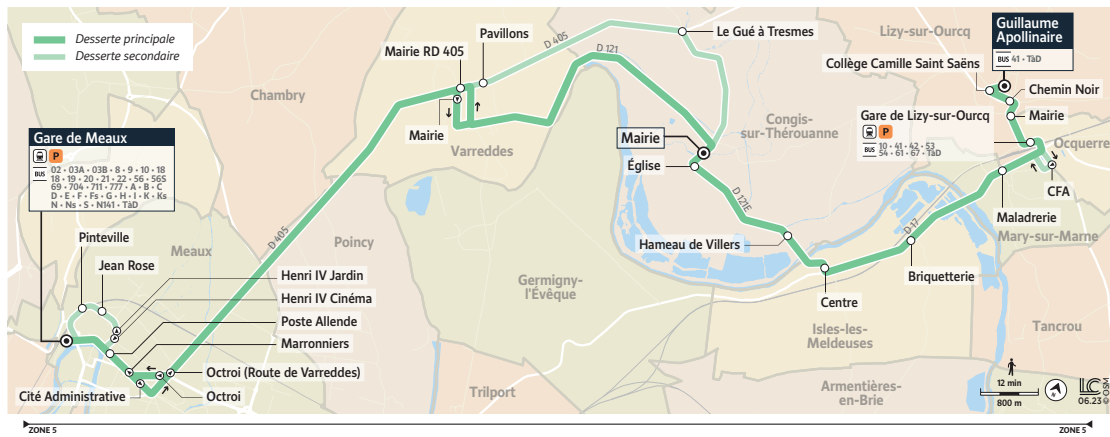

Période de fonctionnement		toute l'année															
Jours de fonctionnement		le samedi															
Lizy-sur-Ourcq	Guillaume Apollinaire	6:45	7:10	7:45	8:55	9:55	10:55	11:55	12:55	13:55	14:30	15:25	16:20	17:20	18:35	19:40	20:40
	Collège Camille Saint Saëns	6:47	7:12	7:47	8:57	9:57	10:57	11:57	12:57	13:57	14:32	15:27	16:22	17:22	18:37	19:42	20:42
	Chemin noir	6:48	7:13	7:49	8:59	9:59	10:59	11:59	12:59	13:59	14:34	15:29	16:24	17:24	18:39	19:43	20:43
	Mairie	6:49	7:14	7:51	9:01	10:00	11:00	12:00	13:00	14:00	14:35	15:30	16:27	17:27	18:40	19:44	20:44
	Gare de Lizy-sur-Ourcq	6:50	7:15	7:52	9:02	10:01	11:01	12:01	13:01	14:01	14:36	15:31	16:28	17:28	18:41	19:45	20:45
Mary-sur-Marne	Maladrerie	6:52	7:17	7:54	9:04	10:03	11:03	12:03	13:03	14:03	14:38	15:33	16:30	17:30	18:43	19:46	20:46
Isles-les-Meldeuses	Briquetterie	6:55	7:20	7:58	9:07	10:06	11:06	12:06	13:06	14:06	14:41	15:36	16:35	17:33	18:46	19:49	20:49
	Centre	6:58	7:23	8:02	9:10	10:09	11:09	12:09	13:09	14:09	14:44	15:39	16:38	17:38	18:49	19:51	20:51
Congis-sur-Thérouanne	Hameau de Villers	7:02	7:27	8:06	9:13	10:12	11:12	12:12	13:12	14:12	14:47	15:42	16:41	17:41	18:51	19:52	20:52
	Église	7:10	7:35	8:14	9:20	10:19	11:19	12:19	13:19	14:19	14:54	15:49	16:48	17:48	18:55	19:56	20:56
	Mairie	7:11	7:36	8:15	9:21	10:20	11:20	12:20	13:20	14:20	14:55	15:50	16:49	17:49	18:56	19:57	20:57
Varreddes	Mairie RD405	7:19	7:44	8:23	9:28	10:27	11:27	12:27	13:27	14:27	15:02	15:59	16:58	17:58	19:03	20:04	21:04
Meaux	Octroi	7:29	7:54	8:33	9:34	10:33	11:33	12:33	13:33	14:33	15:08	16:09	17:08	18:08	19:09	20:10	21:10
	Marronniers	7:30	7:55	8:34	9:35	10:34	11:34	12:34	13:34	14:34	15:09	16:10	17:09	18:09	19:10	20:11	21:11
	Poste Allende	7:31	7:56	8:35	9:36	10:35	11:35	12:35	13:35	14:35	15:10	16:11	17:10	18:10	19:11	20:12	21:12
	Gare de Meaux - Dépose	7:34	7:59	8:38	9:38	10:37	11:37	12:37	13:37	14:37	15:12	16:14	17:13	18:13	19:13	20:14	21:14