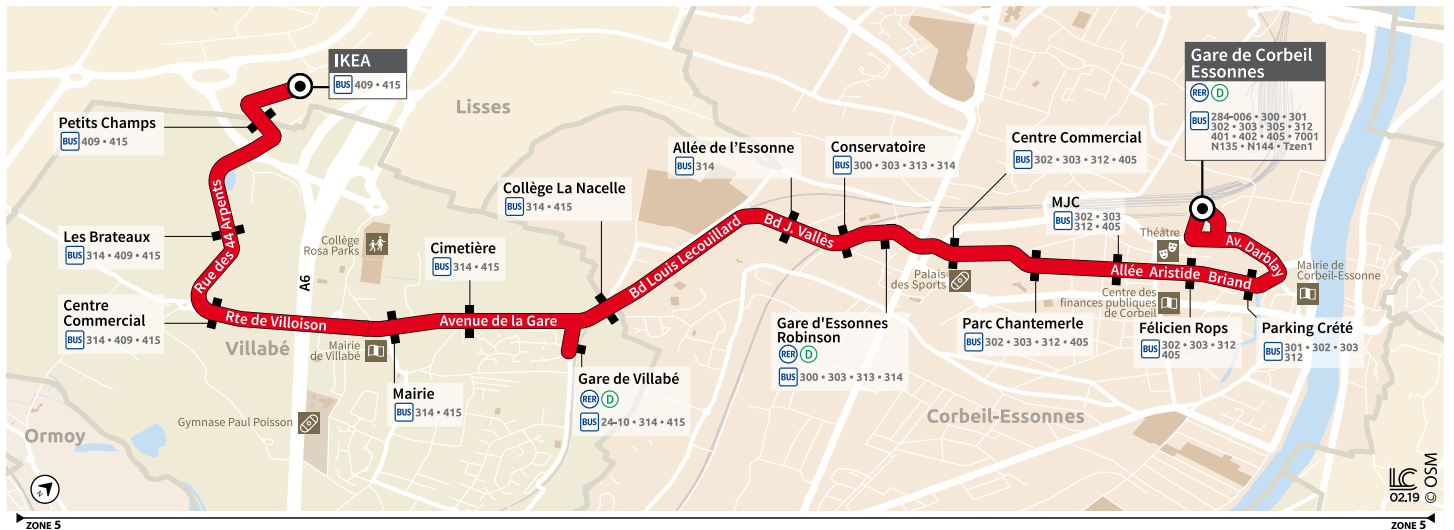

### Horaires valables du 28 aout 2023 au 7 juillet 2024

|                              |  | Du lundi au vendredi |      |      |      |      |      |      |       |       |       |
|------------------------------|--|----------------------|------|------|------|------|------|------|-------|-------|-------|
| CORBEIL-ESSONNES             | Gare de Corbeil-Essonnes - H. Barbusse | 5:24                 | 6:24 | 7:24 | 7:54 | 8:24 | 8:54 | 9:24 | 10:24 | 11:24 | 12:24 |
|                              | Parking Crété                          | 5:26                 | 6:26 | 7:26 | 7:56 | 8:26 | 8:56 | 9:26 | 10:26 | 11:26 | 12:26 |
|                              | Félicien Rops                          | 5:27                 | 6:27 | 7:27 | 7:57 | 8:27 | 8:57 | 9:27 | 10:27 | 11:27 | 12:27 |
|                              | MJC                                    | 5:28                 | 6:28 | 7:29 | 7:59 | 8:29 | 8:59 | 9:29 | 10:28 | 11:28 | 12:28 |
|                              | Parc Chantemerle                       | 5:28                 | 6:28 | 7:30 | 8:00 | 8:30 | 9:00 | 9:30 | 10:29 | 11:29 | 12:29 |
|                              | Centre Commercial de Corbeil-Essonnes  | 5:29                 | 6:29 | 7:31 | 8:01 | 8:31 | 9:01 | 9:31 | 10:30 | 11:30 | 12:30 |
|                              | Conservatoire                          | 5:31                 | 6:31 | 7:33 | 8:03 | 8:33 | 9:03 | 9:33 | 10:32 | 11:32 | 12:32 |
|                              | Allée de l'Essonne                     | 5:32                 | 6:32 | 7:34 | 8:04 | 8:34 | 9:04 | 9:34 | 10:33 | 11:33 | 12:33 |
|                              | Collège La Nacelle                     | 5:35                 | 6:35 | 7:38 | 8:08 | 8:38 | 9:08 | 9:38 | 10:36 | 11:36 | 12:36 |
|                              | VILLABÉ                                | Gare de Villabé      | 5:37 | 6:37 | 7:40 | 8:10 | 8:40 | 9:10 | 9:40  | 10:38 | 11:38 |
| Cimetière                    |  | 5:39                 | 6:39 | 7:42 | 8:12 | 8:42 | 9:12 | 9:42 | 10:40 | 11:40 | 12:40 |
| Mairie de Villabé            |  | 5:39                 | 6:39 | 7:42 | 8:12 | 8:42 | 9:12 | 9:42 | 10:40 | 11:40 | 12:40 |
| Centre Commercial de Villabé |  | 5:42                 | 6:42 | 7:45 | 8:15 | 8:45 | 9:15 | 9:45 | 10:43 | 11:43 | 12:43 |
| LISSÉS                       | Les Brateaux                           | 5:44                 | 6:44 | 7:47 | 8:17 | 8:47 | 9:17 | 9:47 | 10:45 | 11:45 | 12:45 |
|                              | Petits Champs                          | 5:46                 | 6:46 | 7:49 | 8:19 | 8:49 | 9:19 | 9:49 | 10:47 | 11:47 | 12:47 |
|                              | IKEA                                   | 5:47                 | 6:47 | 7:50 | 8:20 | 8:50 | 9:20 | 9:50 | 10:48 | 11:48 | 12:48 |