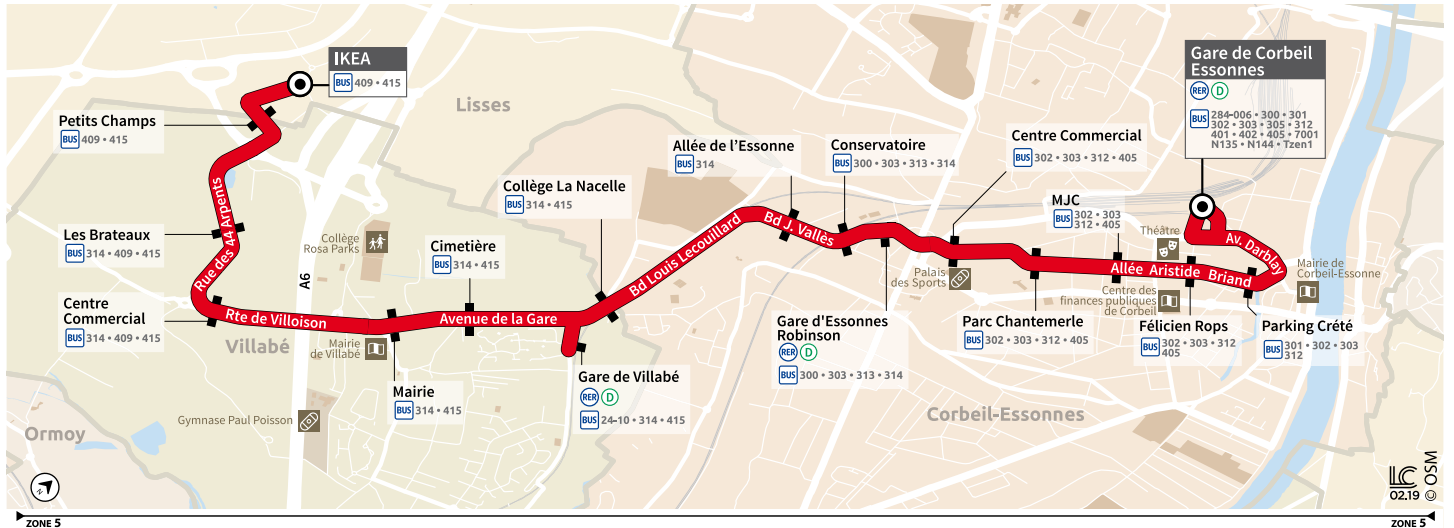

304

→ LISSES IKEA

Horaires valables du 28 aout 2023 au 7 juillet 2024

Dimanches et jours fériés

		9:00	10:00	11:00	12:00	13:00	14:00	15:00	16:00	17:00	18:00
CORBEIL- ESSONNES	Gare de Corbeil-Essonnes - H. Barbusse	9:00	10:00	11:00	12:00	13:00	14:00	15:00	16:00	17:00	18:00
	Parking Crété	9:02	10:02	11:02	12:02	13:02	14:02	15:02	16:02	17:02	18:02
	Félicien Rops	9:03	10:03	11:03	12:03	13:03	14:03	15:03	16:03	17:03	18:03
	MJC	9:04	10:04	11:04	12:04	13:04	14:04	15:04	16:04	17:04	18:04
	Parc Chantemerle	9:04	10:04	11:04	12:04	13:04	14:04	15:04	16:04	17:04	18:04
	Centre Commercial de Corbeil-Essonnes	9:05	10:05	11:05	12:05	13:05	14:05	15:05	16:05	17:05	18:05
	Conservatoire	9:07	10:07	11:07	12:07	13:07	14:07	15:07	16:07	17:07	18:07
	Allée de l'Essonne	9:08	10:08	11:08	12:08	13:08	14:08	15:08	16:08	17:08	18:08
VILLABÉ	Collège La Nacelle	9:11	10:11	11:11	12:11	13:11	14:11	15:11	16:11	17:11	18:11
	Gare de Villabé	9:12	10:12	11:12	12:12	13:12	14:12	15:12	16:12	17:12	18:12
	Cimetière	9:13	10:13	11:13	12:13	13:13	14:13	15:13	16:13	17:13	18:13
	Mairie de Villabé	9:14	10:14	11:14	12:14	13:14	14:14	15:14	16:14	17:14	18:14
	Centre Commercial de Villabé	9:16	10:16	11:16	12:16	13:16	14:16	15:16	16:16	17:16	18:16
LISSES	Les Brateaux	9:18	10:18	11:18	12:18	13:18	14:18	15:18	16:18	17:18	18:18
	Petits Champs	9:20	10:20	11:20	12:20	13:20	14:20	15:20	16:20	17:20	18:20
	IKEA	9:21	10:21	11:21	12:21	13:21	14:21	15:21	16:21	17:21	18:21

i Bon à savoir

Nos conducteurs s'efforcent en permanence de respecter ces horaires. Les conditions de circulation peuvent toutefois causer occasionnellement des retards.