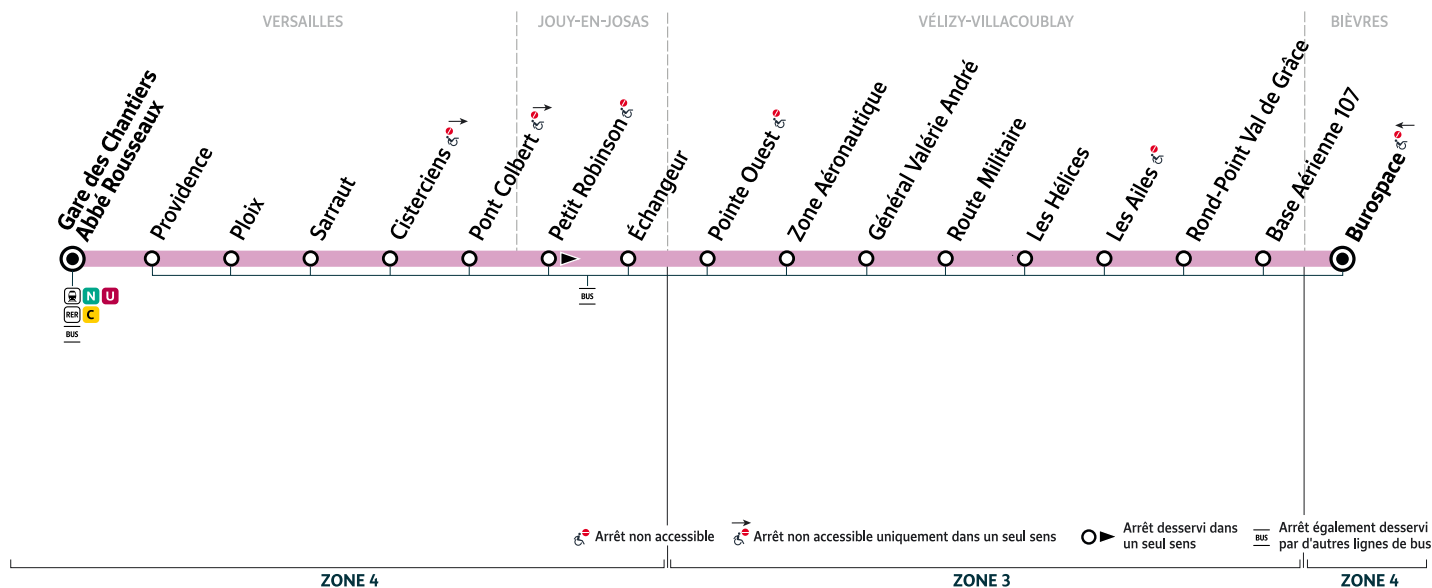

22

VERSAILLES Gare des Chantiers - Abbé Rousseaux
→ VÉLIZY-VILLACOUBLAY Base Aérienne 107
→ BIÈVRES Burospace

Horaires valables à compter du lundi 5 décembre 2022

Du lundi au vendredi

VERSAILLES	Gare des Chantiers-Abbé Rousseaux	16:05	16:50	17:05	17:30	17:45	18:00	18:15	18:30	19:00	19:30
	Providence	16:06	16:51	17:06	17:31	17:47	18:02	18:17	18:31	19:01	19:31
	Ploix	16:07	16:53	17:08	17:33	17:48	18:03	18:18	18:33	19:03	19:32
	Sarraut	16:08	16:54	17:09	17:34	17:50	18:05	18:20	18:34	19:04	19:33
	Cisterciens	16:09	16:55	17:10	17:35	17:51	18:06	18:21	18:35	19:05	19:33
	Pont Colbert	16:10	16:56	17:11	17:36	17:52	18:07	18:22	18:36	19:06	19:34
JOUY-EN-JOSAS	Petit Robinson	16:14	17:00	17:15	17:40	17:56	18:11	18:26	18:40	19:10	19:38
	Échangeur	16:14	17:00	17:15	17:40	17:56	18:11	18:26	18:40	19:10	19:38
VÉLIZY-VILLACOUBLAY	Pointe Ouest	16:15	17:01	17:16	17:41	17:57	18:12	18:27	18:41	19:11	19:39
	Zone Aéronautique	16:16	17:02	17:17	17:42	17:58	18:13	18:28	18:41	19:11	19:39
	Général Valérie André	16:16	17:02	17:17	17:42	17:58	18:13	18:28	18:42	19:12	19:40
	Route Militaire	16:17	17:03	17:18	17:43	17:59	18:14	18:29	18:42	19:12	19:40
	Les Hélices	16:17	17:03	17:18	17:43	17:59	18:14	18:29	18:43	19:13	19:41
	Les Ailes	16:18	17:04	17:19	17:44	18:00	18:15	18:30	18:44	19:14	19:42
BIÈVRES	Rond-point Val de Grâce	16:20	17:06	17:21	17:46	18:02	18:17	18:32	18:45	19:15	19:43
	Base Aérienne 107	16:21	17:07	17:22	17:47	18:03	18:18	18:33	18:46	19:16	19:44
BIÈVRES	Burospace	16:23	17:09	17:24	17:49	18:05	18:20	18:35	18:48	19:17	19:45

i Bon à savoir

- Pas de service les samedis, dimanches et jours fériés.
- Ces horaires sont donnés à titre indicatif et les conducteurs Keolis Vélizy Vallée de la Bièvre s'efforcent de les respecter. Toutefois, les aléas de la circulation peuvent retarder l'heure de passage indiquée. Faites signe au conducteur pour obtenir l'arrêt de votre bus.