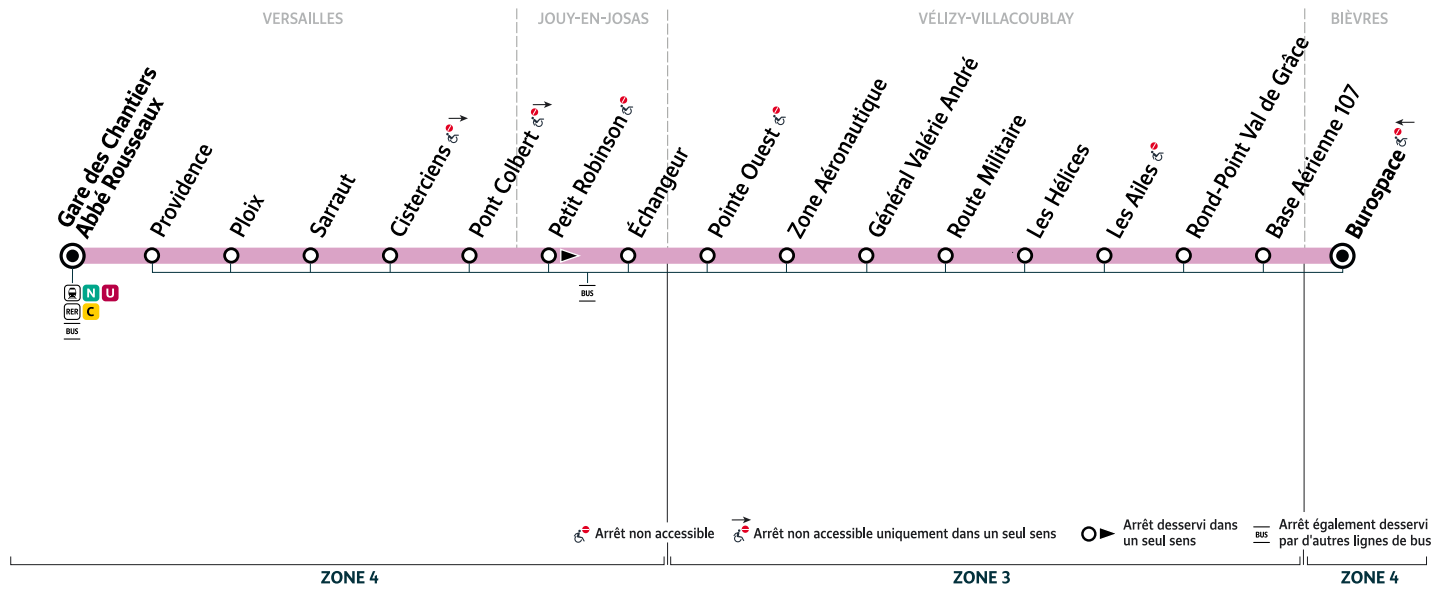

22

BIÈVRES Burospace

→ VÉLIZY-VILLACOUBLAY Base Aérienne 107

→ VERSAILLES Gare des Chantiers - Abbé Rousseaux

Horaires valables à compter du lundi 5 décembre 2022

Du lundi au vendredi

BIÈVRES	Burospace	6:30	6:45	7:30	7:50	8:05	8:20	8:40	9:00	12:30	13:30	14:30	15:30	15:45	16:00	16:15	16:30
VÉLIZY-VILLACOUBLAY	Base Aérienne 107	6:31	6:46	7:31	7:51	8:06	8:21	8:41	9:01	12:31	13:31	14:31	15:31	15:46	16:01	16:16	16:31
	Rond-point Val de Grâce	6:32	6:47	7:32	7:52	8:07	8:22	8:42	9:02	12:32	13:32	14:32	15:32	15:47	16:02	16:17	16:32
	Les Ailes	6:33	6:48	7:33	7:54	8:09	8:24	8:44	9:04	12:34	13:34	14:34	15:34	15:49	16:04	16:19	16:34
	Les Hélices	6:35	6:50	7:35	7:55	8:10	8:25	8:45	9:05	12:35	13:35	14:35	15:35	15:50	16:05	16:20	16:36
	Route Militaire	6:35	6:50	7:35	7:56	8:11	8:26	8:46	9:06	12:36	13:36	14:36	15:36	15:51	16:06	16:21	16:36
	Général Valérie André	6:35	6:50	7:35	7:56	8:11	8:26	8:46	9:06	12:36	13:36	14:36	15:36	15:51	16:06	16:21	16:37
	Zone Aéronautique	6:36	6:51	7:36	7:57	8:12	8:27	8:47	9:07	12:37	13:37	14:37	15:37	15:52	16:07	16:22	16:37
	Pointe Ouest	6:36	6:51	7:36	7:57	8:12	8:27	8:47	9:07	12:37	13:37	14:37	15:37	15:52	16:07	16:22	16:38
JOUY-EN-JOSAS	Échangeur	6:36	6:51	7:36	7:57	8:12	8:27	8:47	9:07	12:37	13:37	14:37	15:37	15:52	16:07	16:22	16:38
VERSAILLES	Pont Colbert	6:40	6:55	7:40	8:01	8:16	8:31	8:51	9:11	12:40	13:40	14:40	15:41	15:56	16:11	16:26	16:42
	Cisterciens	6:41	6:56	7:42	8:03	8:18	8:33	8:53	9:12	12:41	13:41	14:41	15:42	15:57	16:12	16:27	16:43
	Sarraut	6:42	6:57	7:43	8:04	8:19	8:34	8:54	9:14	12:42	13:42	14:42	15:43	15:58	16:13	16:28	16:45
	Ploix	6:43	6:58	7:45	8:06	8:21	8:36	8:56	9:15	12:43	13:43	14:43	15:45	16:00	16:15	16:30	16:46
	Providence	6:44	6:59	7:47	8:08	8:23	8:37	8:57	9:17	12:44	13:44	14:44	15:46	16:01	16:16	16:31	16:48
	Gare des Chantiers-Abbé Rousseaux	6:46	7:01	7:50	8:11	8:26	8:40	9:00	9:19	12:46	13:46	14:46	15:48	16:03	16:18	16:33	16:50

Bon à savoir

- Pas de service les samedis, dimanches et jours fériés.
- Ces horaires sont donnés à titre indicatif et les conducteurs Keolis Vélizy Vallée de la Bièvre s'efforcent de les respecter. Toutefois, les aléas de la circulation peuvent retarder l'heure de passage indiquée. Faites signe au conducteur pour obtenir l'arrêt de votre bus.