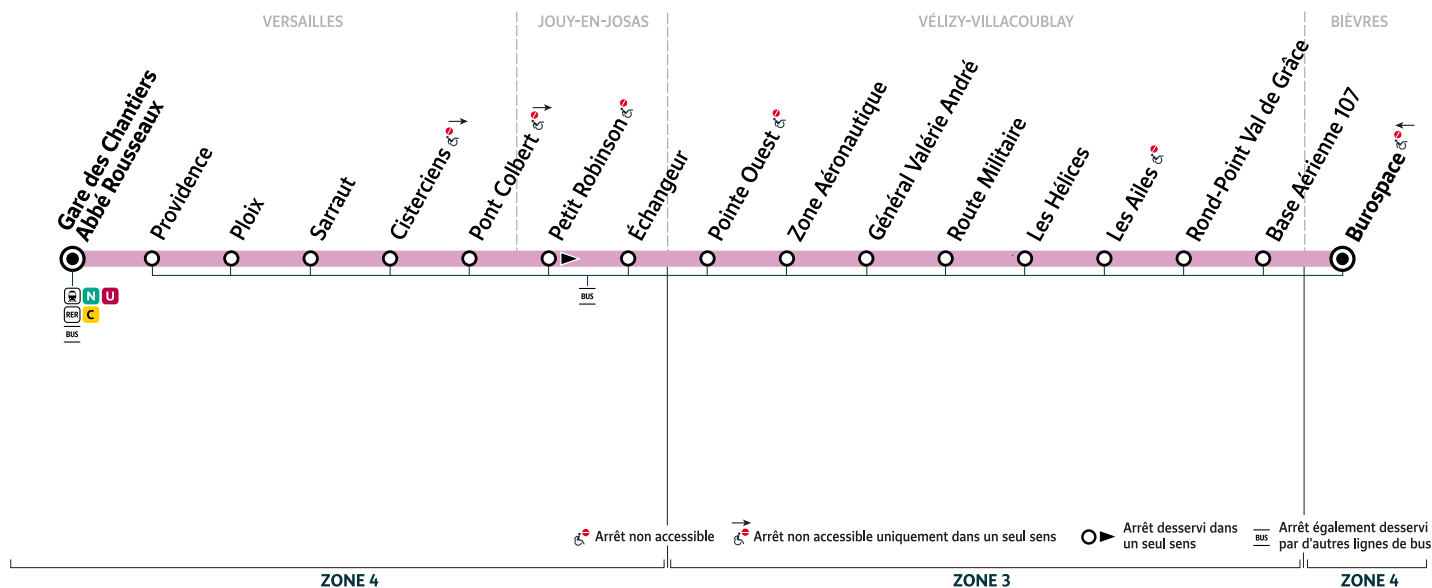

22

BIÈVRES Burospace

→ VÉLIZY-VILLACOUBLAY Base Aérienne 107

→ VERSAILLES Gare des Chantiers - Abbé Rousseaux

Horaires valables à compter du lundi 5 décembre 2022

Du lundi au vendredi

BIÈVRES	Burospace	16:45	17:00	17:15	17:30	17:45	18:00	18:15	18:30	19:00	19:30
VÉLIZY-VILLACOUBLAY	Base Aérienne 107	16:46	17:01	17:16	17:31	17:46	18:01	18:16	18:31	19:01	19:31
	Rond-point Val de Grâce	16:47	17:02	17:17	17:32	17:47	18:02	18:17	18:32	19:02	19:32
	Les Ailes	16:49	17:04	17:19	17:35	17:49	18:04	18:19	18:34	19:04	19:34
	Les Hélices	16:51	17:06	17:21	17:37	17:51	18:06	18:21	18:36	19:05	19:35
	Route Militaire	16:51	17:06	17:21	17:38	17:51	18:06	18:21	18:36	19:06	19:36
	Général Valérie André	16:52	17:07	17:22	17:39	17:52	18:07	18:22	18:37	19:06	19:36
	Zone Aéronautique	16:52	17:07	17:22	17:39	17:52	18:07	18:22	18:37	19:07	19:37
	Pointe Ouest	16:53	17:08	17:23	17:40	17:53	18:08	18:23	18:38	19:07	19:37
JOUY-EN-JOSAS	Échangeur	16:53	17:08	17:23	17:40	17:53	18:08	18:23	18:38	19:07	19:37
VERSAILLES	Pont Colbert	16:57	17:12	17:27	17:44	17:57	18:12	18:27	18:42	19:10	19:40
	Cisterciens	16:58	17:14	17:29	17:46	17:59	18:14	18:29	18:44	19:11	19:41
	Sarraut	17:00	17:15	17:30	17:47	18:00	18:15	18:30	18:45	19:12	19:42
	Ploix	17:01	17:17	17:32	17:49	18:02	18:17	18:32	18:47	19:14	19:44
	Providence	17:03	17:18	17:33	17:51	18:04	18:19	18:33	18:48	19:15	19:45
	Gare des Chantiers-Abbé Rousseaux	17:05	17:21	17:36	17:54	18:07	18:22	18:36	18:51	19:17	19:47

Bon à savoir

- Pas de service les samedis, dimanches et jours fériés.
- Ces horaires sont donnés à titre indicatif et les conducteurs Keolis Vélizy Vallée de la Bièvre s'efforcent de les respecter. Toutefois, les aléas de la circulation peuvent retarder l'heure de passage indiquée. Faites signe au conducteur pour obtenir l'arrêt de votre bus.