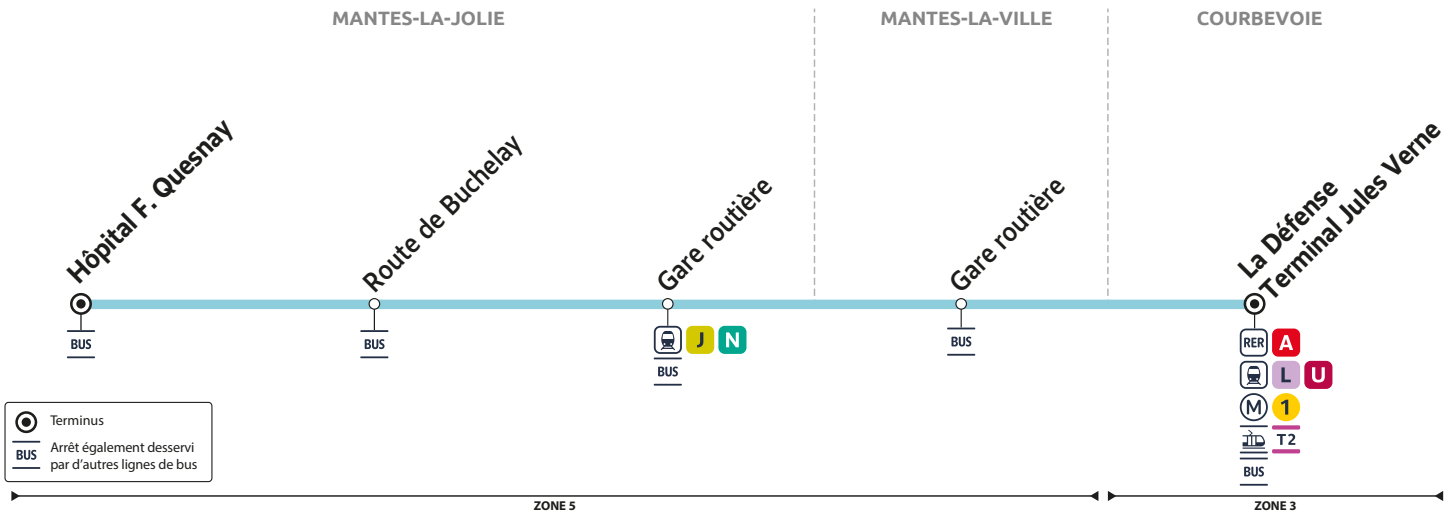

Horaires valables du 08 juillet au 1^{er} septembre 2024

Du lundi au vendredi

| | | | | | | | | | | | | | | |
|-----------------|-------------------------|-------|-------|-------|-------|-------|-------|-------|-------|-------|-------|-------|-------|-------|
| | | 1 | 1 | 1 | 1 | 1 | 1 | 1 | 1 | 1 | 1 | 1 | 1 | 1 |
| MANTES-LA-JOLIE | Hôpital F. Quesnay | 04:50 | 05:00 | 05:10 | 05:20 | 05:30 | | 05:50 | 05:55 | 06:00 | 06:05 | 06:10 | 06:15 | |
| | Route de Buchelay | 04:53 | 05:03 | 05:13 | 05:23 | 05:33 | | 05:53 | 05:58 | 06:03 | 06:08 | 06:13 | 06:18 | |
| | Gare routière (quai 10) | 04:58 | 05:08 | 05:18 | 05:28 | 05:38 | | 05:58 | 06:03 | 06:08 | 06:13 | 06:18 | 06:23 | |
| MANTES-LA-VILLE | Gare Routière (quai 29) | 05:01 | 05:11 | 05:21 | 05:31 | 05:41 | 05:51 | 06:01 | 06:06 | 06:11 | 06:16 | 06:21 | 06:26 | 06:31 |
| LA DÉFENSE | Terminal Jules Verne | 05:42 | 05:52 | 06:02 | 06:12 | 06:22 | 06:31 | 06:43 | 06:48 | 06:53 | 06:58 | 07:03 | 07:08 | 07:16 |
| MANTES-LA-JOLIE | Hôpital F. Quesnay | 06:15 | | 06:25 | 06:30 | 06:35 | | 06:40 | 06:45 | | 06:50 | | 06:55 | 07:00 |
| | Route de Buchelay | 06:18 | | 06:28 | 06:33 | 06:38 | | 06:43 | 06:48 | | 06:53 | | 06:58 | 07:03 |
| | Gare routière (quai 10) | 06:23 | | 06:33 | 06:38 | 06:43 | | 06:48 | 06:53 | | 06:58 | | 07:03 | 07:09 |
| MANTES-LA-VILLE | Gare Routière (quai 29) | 06:26 | 06:31 | 06:37 | 06:42 | 06:47 | 06:51 | 06:52 | 06:57 | 07:06 | 07:02 | 07:16 | 07:07 | 07:13 |
| LA DÉFENSE | Terminal Jules Verne | 07:08 | 07:16 | 07:22 | 07:27 | 07:32 | 07:36 | 07:37 | 07:42 | 07:51 | 07:57 | 08:01 | 08:02 | 08:08 |
| MANTES-LA-JOLIE | Hôpital F. Quesnay | 07:05 | 07:10 | 07:15 | | 07:17 | 07:20 | 07:25 | 07:30 | | 07:35 | 07:40 | 07:45 | |
| | Route de Buchelay | 07:08 | 07:13 | 07:18 | | 07:20 | 07:23 | 07:28 | 07:33 | | 07:38 | 07:43 | 07:48 | |
| | Gare routière (quai 10) | 07:14 | 07:19 | 07:24 | | 07:26 | 07:29 | 07:34 | 07:39 | | 07:44 | 07:49 | 07:54 | |
| MANTES-LA-VILLE | Gare Routière (quai 29) | 07:18 | 07:23 | 07:28 | 07:36 | 07:30 | 07:33 | 07:38 | 07:43 | 07:48 | 07:48 | 07:53 | 07:58 | 08:06 |
| LA DÉFENSE | Terminal Jules Verne | 08:13 | 08:18 | 08:23 | 08:25 | 08:29 | 08:32 | 08:37 | 08:42 | 08:42 | 08:47 | 08:52 | 08:57 | 09:00 |
| MANTES-LA-JOLIE | Hôpital F. Quesnay | 07:55 | 08:00 | 08:05 | 08:10 | 08:15 | 08:20 | 08:25 | 08:32 | 08:40 | 08:50 | 09:00 | 09:15 | 09:30 |
| | Route de Buchelay | 07:58 | 08:04 | 08:09 | 08:14 | 08:19 | 08:24 | 08:29 | 08:36 | 08:44 | 08:54 | 09:03 | 09:18 | 09:33 |
| | Gare routière (quai 10) | 08:04 | 08:10 | 08:15 | 08:20 | 08:25 | 08:30 | 08:35 | 08:42 | 08:50 | 09:00 | 09:09 | 09:24 | 09:39 |
| MANTES-LA-VILLE | Gare Routière (quai 29) | 08:08 | 08:14 | 08:19 | 08:24 | 08:29 | 08:34 | 08:39 | 08:46 | 08:54 | 09:04 | 09:13 | 09:28 | 09:42 |
| LA DÉFENSE | Terminal Jules Verne | 09:12 | 09:18 | 09:23 | 09:28 | 09:33 | 09:33 | 09:38 | 09:45 | 09:53 | 09:56 | 10:05 | 10:20 | 10:27 |
| MANTES-LA-JOLIE | Hôpital F. Quesnay | 09:45 | 10:00 | 10:15 | 10:30 | 11:00 | 11:30 | 12:00 | 12:30 | 13:00 | 14:00 | 15:00 | 16:00 | 16:45 |
| | Route de Buchelay | 09:48 | 10:03 | 10:18 | 10:33 | 11:03 | 11:33 | 12:03 | 12:33 | 13:03 | 14:03 | 15:03 | 16:03 | 16:48 |
| | Gare routière (quai 10) | 09:54 | 10:09 | 10:24 | 10:39 | 11:09 | 11:39 | 12:09 | 12:39 | 13:09 | 14:09 | 15:09 | 16:09 | 16:54 |
| MANTES-LA-VILLE | Gare Routière (quai 29) | 09:57 | 10:12 | 10:27 | 10:42 | 11:12 | 11:42 | 12:12 | 12:42 | 13:12 | 14:12 | 15:12 | 16:12 | 16:58 |
| LA DÉFENSE | Terminal Jules Verne | 10:42 | 10:55 | 11:10 | 11:25 | 11:55 | 12:25 | 12:55 | 13:25 | 13:55 | 14:55 | 15:56 | 16:56 | 17:43 |
| MANTES-LA-JOLIE | Hôpital F. Quesnay | 17:00 | 17:08 | 17:30 | 18:00 | 18:20 | 18:30 | 19:00 | 19:30 | 20:00 | 20:30 | 21:00 | | |
| | Route de Buchelay | 17:03 | | 17:33 | 18:03 | | 18:33 | 19:03 | 19:33 | 20:03 | 20:33 | 21:03 | | |
| | Gare routière (quai 10) | 17:09 | | 17:40 | 18:10 | | 18:39 | 19:09 | 19:39 | 20:09 | 20:38 | 21:08 | | |
| MANTES-LA-VILLE | Gare Routière (quai 29) | 17:13 | | 17:44 | 18:15 | | 18:43 | 19:13 | 19:43 | 20:12 | 20:41 | 21:11 | | |
| LA DÉFENSE | Terminal Jules Verne | 17:58 | 17:58 | 18:29 | 19:00 | 19:10 | 19:28 | 19:58 | 20:28 | 20:55 | 21:23 | 21:53 | | |