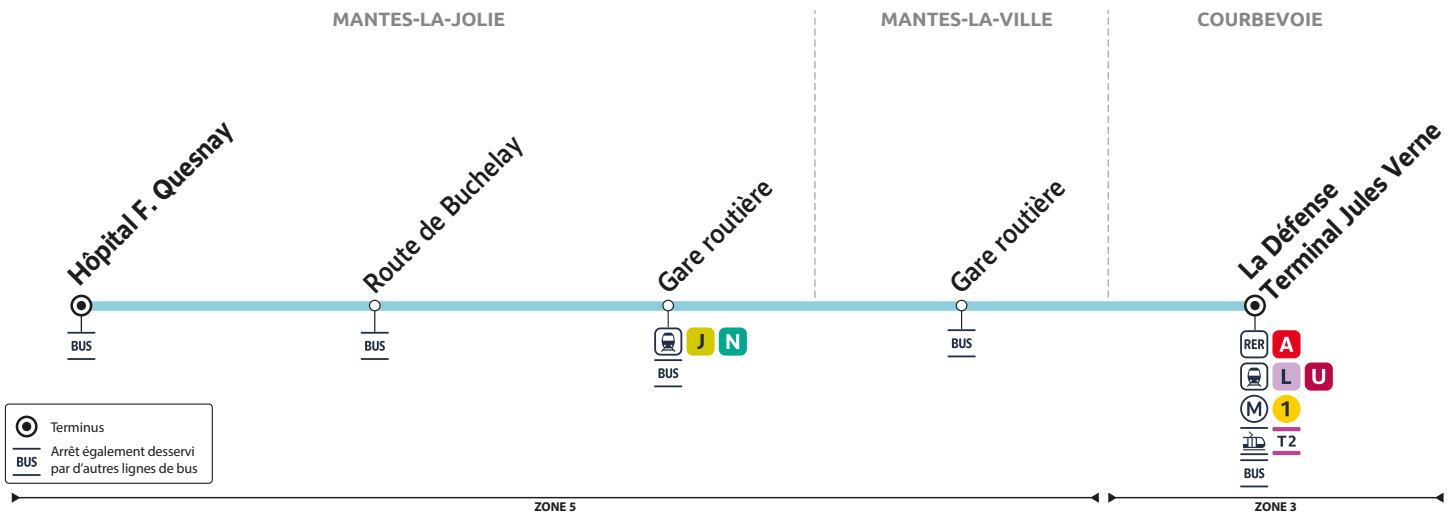

Horaires valables du 08 juillet au 1er septembre 2024

Le samedi

MANTES-LA-JOLIE	Hôpital F. Quesnay	05:30	06:00	06:30	07:00	07:30	08:00	08:30	09:00	09:30	10:00
	Route de Buchelay	05:33	06:03	06:33	07:03	07:33	08:03	08:33	09:03	09:33	10:03
	Gare routière (quai 10)	05:38	06:08	06:38	07:08	07:38	08:08	08:38	09:08	09:38	10:08
MANTES-LA-VILLE	Gare Routière (quai 29)	05:41	06:11	06:41	07:11	07:41	08:11	08:41	09:11	09:41	10:11
LA DÉFENSE	Terminal Jules Verne	06:20	06:52	07:22	07:52	08:22	08:52	09:22	09:52	10:22	10:54

MANTES-LA-JOLIE	Hôpital F. Quesnay	10:30	11:00	11:30	11:45	12:00	12:15	12:30	12:45	13:00	13:15
	Route de Buchelay	10:33	11:03	11:33	11:48	12:03	12:18	12:33	12:48	13:03	13:18
	Gare routière (quai 10)	10:38	11:09	11:39	11:54	12:09	12:24	12:39	12:54	13:09	13:24
MANTES-LA-VILLE	Gare Routière (quai 29)	10:41	11:13	11:43	11:58	12:13	12:28	12:43	12:58	13:13	13:28
LA DÉFENSE	Terminal Jules Verne	11:24	11:56	12:26	12:41	12:56	13:11	13:26	13:41	13:56	14:11

MANTES-LA-JOLIE	Hôpital F. Quesnay	13:30	13:45	14:00	14:30	15:00	15:30	16:00	16:30	17:00	17:30
	Route de Buchelay	13:33	13:48	14:03	14:33	15:03	15:33	16:03	16:33	17:03	17:33
	Gare routière (quai 10)	13:39	13:54	14:09	14:39	15:09	15:39	16:09	16:39	17:09	17:39
MANTES-LA-VILLE	Gare Routière (quai 29)	13:43	13:58	14:13	14:43	15:13	15:43	16:13	16:43	17:13	17:43
LA DÉFENSE	Terminal Jules Verne	14:26	14:41	14:56	15:26	15:56	16:26	16:56	17:26	17:58	18:28

MANTES-LA-JOLIE	Hôpital F. Quesnay	18:00	18:30	19:00	19:30	20:00	20:30	21:00
	Route de Buchelay	18:03	18:33	19:03	19:33	20:03	20:33	21:03
	Gare routière (quai 10)	18:09	18:39	19:09	19:39	20:09	20:38	21:08
MANTES-LA-VILLE	Gare Routière (quai 29)	18:13	18:43	19:13	19:43	20:13	20:41	21:11
LA DÉFENSE	Terminal Jules Verne	18:59	19:27	19:57	20:25	20:54	21:22	21:50

À SAVOIR

2 tickets t+ doivent être validés par trajet

Les horaires sont calculés dans des conditions normales de circulation et sont sujets à des aléas.

RÉSEAU MANTOIS
Impasse Sainte Claire Deville
78200 Mantes-la-Jolie

@mantois_idfm
01 30 94 77 77
Téléchargez gratuitement
l'appli Accéo

iledefrance-mobilites.fr
Application disponible sur :
Téléchargez sur l'App Store | Disponible sur Google Play

îledeFrance
mobilités