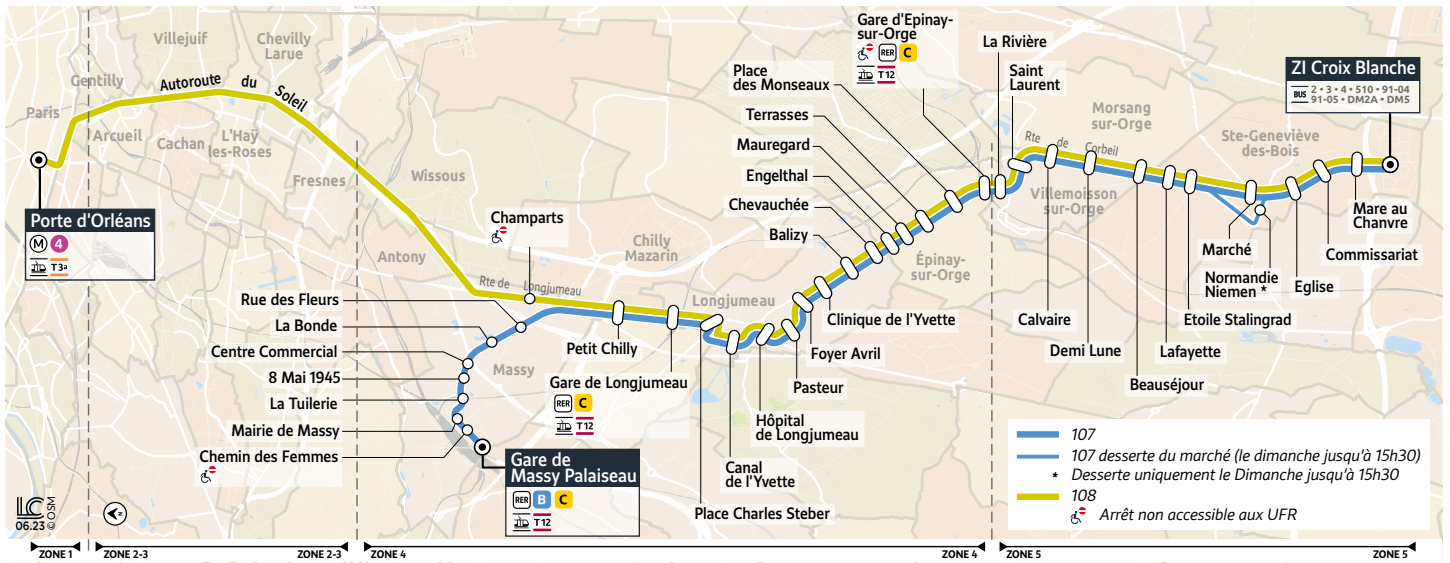

107

STE-GENEVIÈVE-DES-BOIS ZI Croix Blanche → MASSY PALAISEAU Gare

Horaires valables du 8 janvier au 7 juillet 2024

Le dimanche et jours fériés